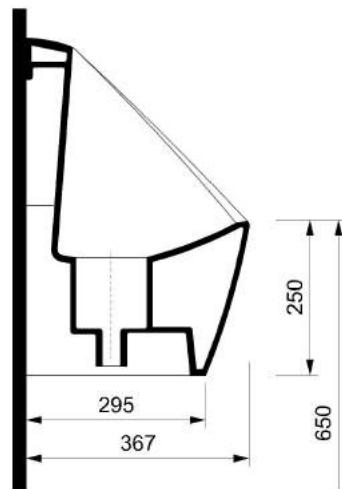

Montage Urinal CULU Keramik 10.908

in mm