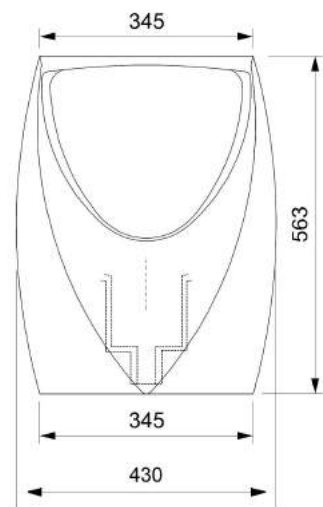

Montage Urinal CULU Keramik 10.908

in mm